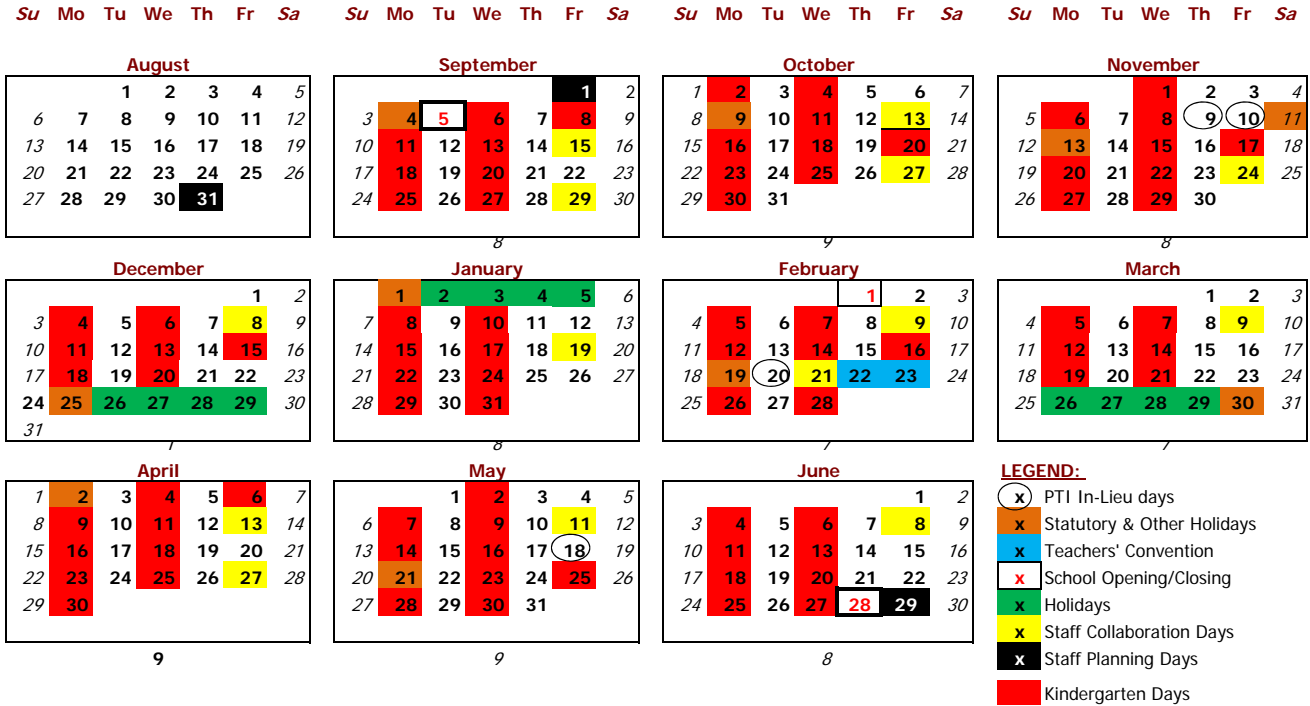

Terrace Ridge School
2017 - 2018 School Year
 Monday & Wednesday Kindergarten Calendar

Terrace Ridge School
2017 - 2018 School Year
 Tuesday and Thursday Kindergarten Calendar