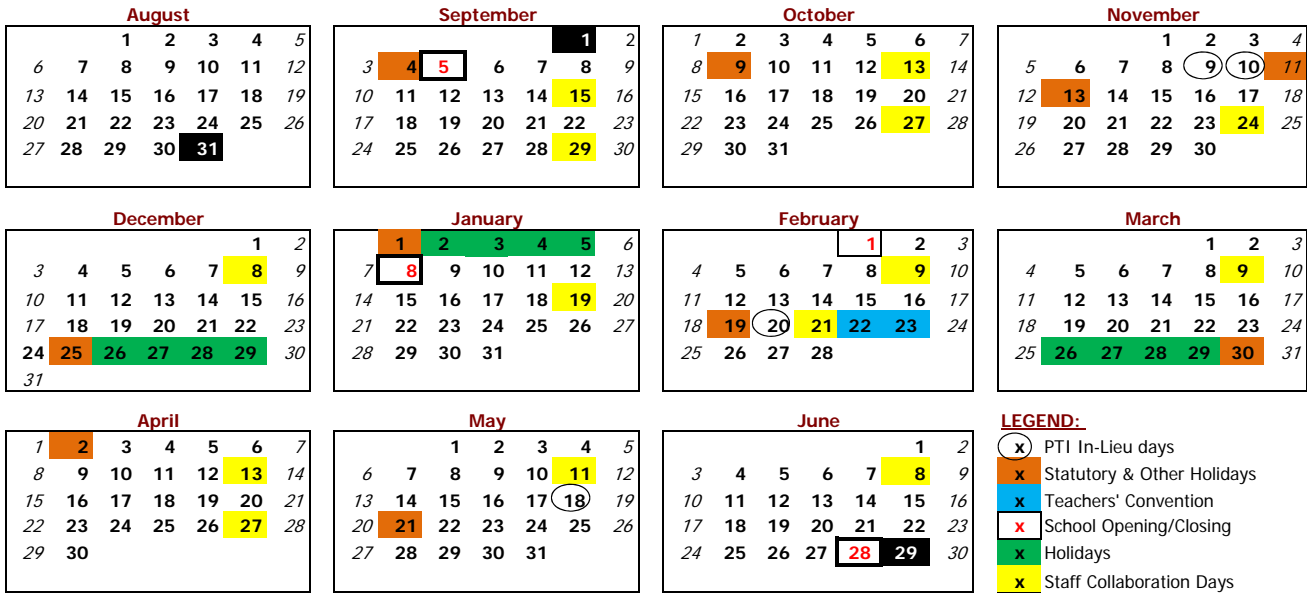

Terrace Ridge School
2017 - 2018 School Year
 Differentiated Calendar

Su Mo Tu We Th Fr Sa Su Mo Tu We Th Fr Sa Su Mo Tu We Th Fr Sa Su Mo Tu We Th Fr Sa

			<u>Staff</u>	<u>Students</u>
August	Aug. 31	Staff Planning Days	1	0
September	Sept. 1	Staff Planning Day		
	Sept. 4	Labour Day Holiday		
	Sept. 5	Students' First Day		
	Sept. 15 & 29	Staff Collaboration Day	20	17
October	Oct. 9	Thanksgiving Day Holiday		
	Oct. 13 & 27	Staff Collaboration Days	21	19
November	Nov. 9 & 10	Staff Earned Day Off (In-Lieu for Parent-Teacher Interviews)		
	Nov. 11	Remembrance Day		
	Nov. 13	In-Lieu of Remembrance Day		
	Nov. 24	Staff Collaboration Day	21	18
December	Dec. 8	Staff Collaboration Day		
	Dec. 25	Christmas Holidays (Dec 25 - Jan 5 inclusive)	16	15
January	Jan. 1-5	Christmas break		
	Jan. 8	First day back from Holidays		
	Jan. 19	Staff Collaboration Day		
	Jan. 31	Conclusion of First Semester	18	17
Semester One Total			97	86
February	Feb. 1	Commencement of Second Semester		
	Feb. 9 & 21	Staff Collaboration Day		
	Feb. 19	Family Day Holiday		
	Feb. 20	Staff Earned Day Off (In-Lieu for Parent-Teacher Interviews)		
March	Feb. 22 & 23	Teacher's Convention	19	14
	Mar. 9	Staff Collaboration Day		
April	Mar. 26	Spring Break (March 26-April 2 inclusive)	17	16
	Apr. 2	Easter Monday		
May	Apr. 13 & 27	Staff Collaboration Day	20	18
	May 11	Staff Collaboration Days		
June	May 18	Staff Earned Day Off (In-Lieu for Parent-Teacher Interviews)		
	May 21	Victoria Day Holiday	22	20
June	Jun. 8	Staff Collaboration Day		
	Jun. 28	Students' Last Day (Conclusion of Second Semester)		
	Jun. 29	Teacher Evaluation Day	21	19
Semester Two Total			99	87
Year Total			196	173